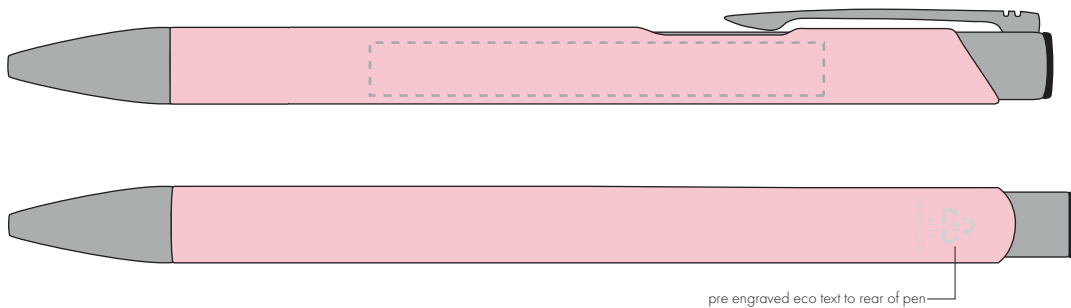

Your Ref:
Our Ref:

Quantity:
Version: 1

Product Code: TPC982001
Product Colour: BABY PINK

PRINTING CONCERNS:

We stock this item in the following colours

**PANTONE REFERENCE(S)**

- Colour 1
- Colour 2
- Colour 3
- Colour 4

ARTWORK SCALE 100%

ARTWORK SCALE 100%
Side Print Area:
60mm x 7mm

The dashed line is to demonstrate print area and will not appear on your printed item

PLEASE NOTE:

- All colours including print and product are for visual purposes only and should not be regarded as the actual colour of the product and print.
- Some products may vary from batch to batch and may differ from previous orders.
- The colour and texture of a product can also have an effect on the final print colour.
- By approving this order we accept that you understand these terms.